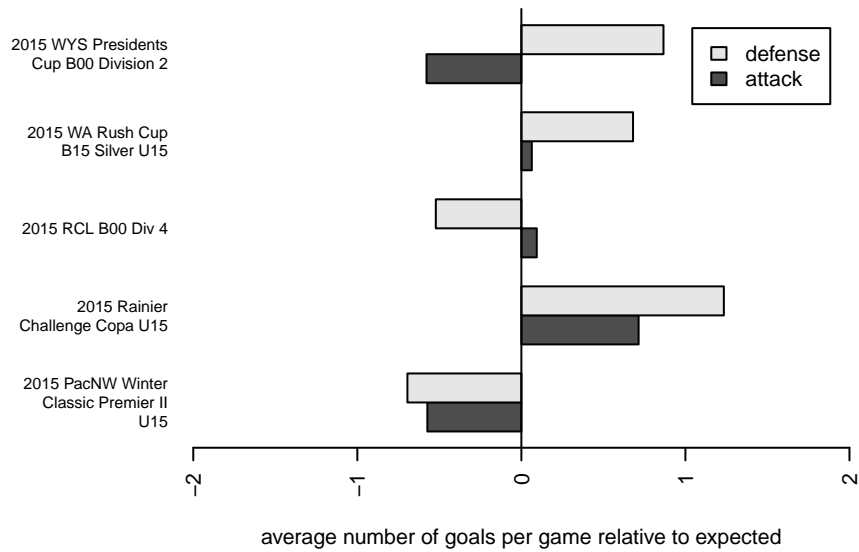

# PacNW White B00

Pacific Northwest SC  
 Tukwila, WA  
 B00 total strength=1061  
 attack=3.33 defense=1.83  
 fall league = RCL B00 Div 4

alt names used:  
 PacNW 00 White  
 PacNW 00 White  
 PacNW B00 White C  
 PACNW 00 WHITE (WA)  
 PacNW B00 White C

Venues played:  
 2015 Rainier Challenge Copa U15  
 2015 WA Rush Cup B15 Silver U15  
 2015 RCL B00 Div 4  
 2015 PacNW Winter Classic Premier II U15  
 2015 WYS Presidents Cup B00 Division 2

**PacNW White B00**  
 Dots are actual minus expected GF (blue circles) and GA (red triangles).  
 Blue line is smoothed change in attack strength. Red is smoothed change in defense strength.

**attack and defense variance (black dot)  
relative to other teams  
and top 10 in region**

**attack and defense rating  
relative to others at age  
and all opponents in last 13 months**

**Performance relative to 13 month average**