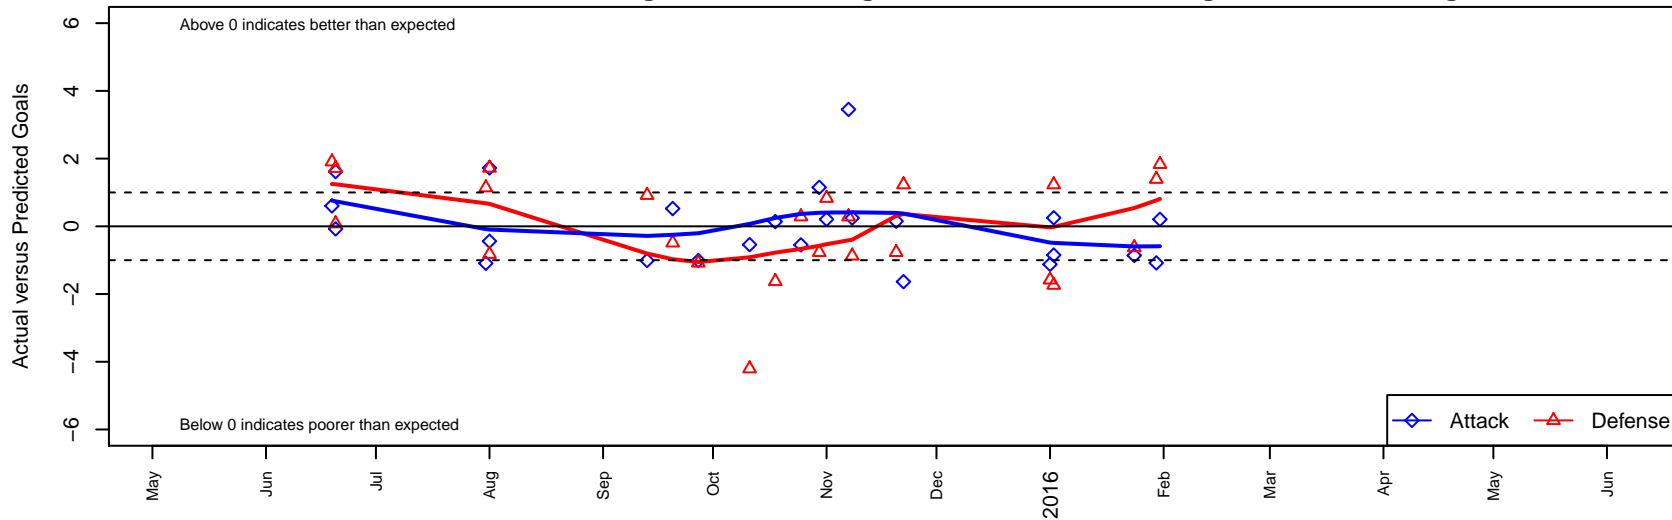

# PacNW White B00

Pacific Northwest SC  
 Tukwila, WA  
 B00 total strength=1061  
 attack=3.33 defense=1.83  
 fall league = RCL B00 Div 4

alt names used:  
 PacNW 00 White  
 PacNW 00 White  
 PacNW B00 White C  
 PACNW 00 WHITE (WA)  
 PacNW B00 White C

Venues played:  
 2015 Rainier Challenge Copa U15  
 2015 WA Rush Cup B15 Silver U15  
 2015 RCL B00 Div 4  
 2015 PacNW Winter Classic Premier II U15  
 2015 WYS Presidents Cup B00 Division 2

**PacNW White B00**  
 Dots are actual minus expected GF (blue circles) and GA (red triangles).  
 Blue line is smoothed change in attack strength. Red is smoothed change in defense strength.

**attack and defense variance (black dot)  
relative to other teams  
and top 10 in region**

**attack and defense rating  
relative to others at age  
and all opponents in last 13 months**

**Performance relative to 13 month average**