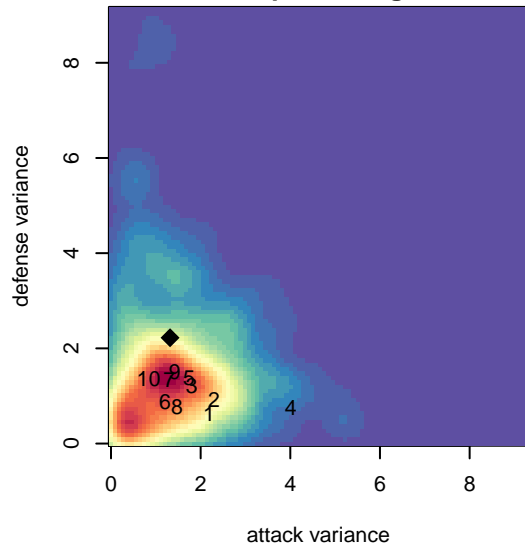

# PacNW White B00

Pacific Northwest SC  
 Tukwila, WA  
 B00 total strength=1061  
 attack=3.33 defense=1.83  
 fall league = RCL B00 Div 4

alt names used:  
 PacNW 00 White  
 PacNW 00 White  
 PacNW B00 White C  
 PACNW 00 WHITE (WA)  
 PacNW B00 White C

Venues played:  
 2015 Rainier Challenge Copa U15  
 2015 WA Rush Cup B15 Silver U15  
 2015 RCL B00 Div 4  
 2015 PacNW Winter Classic Premier II U15  
 2015 WYS Presidents Cup B00 Division 2

**PacNW White B00**  
 Dots are actual minus expected GF (blue circles) and GA (red triangles).  
 Blue line is smoothed change in attack strength. Red is smoothed change in defense strength.

**attack and defense variance (black dot)  
relative to other teams  
and top 10 in region**

**attack and defense rating  
relative to others at age  
and all opponents in last 13 months**

**Performance relative to 13 month average**