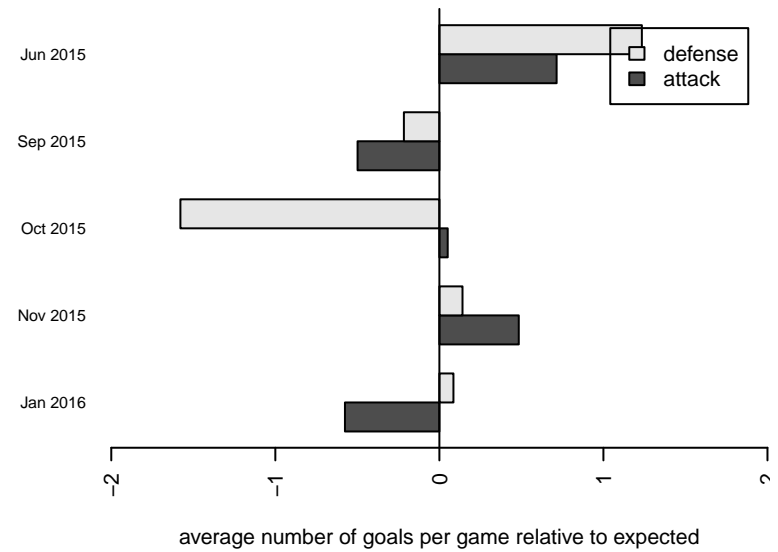

Performance relative to 13 month average