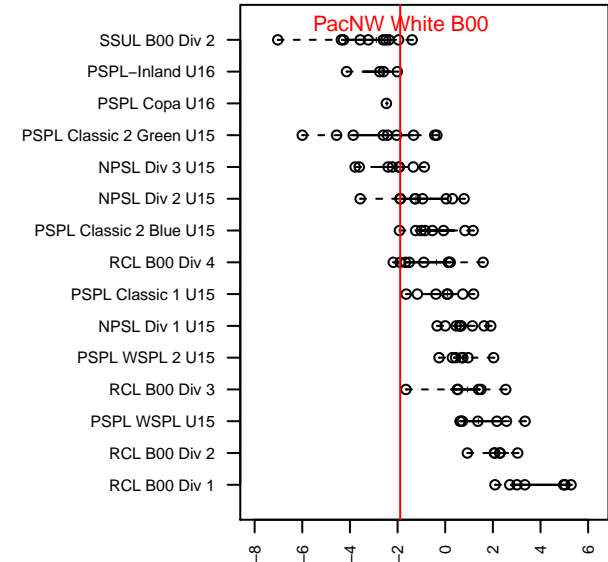

# PacNW White B00

Pacific Northwest SC  
 Tukwila, WA  
 B00 total strength=1061  
 attack=3.33 defense=1.83  
 fall league = RCL B00 Div 4

alt names used:  
 PacNW 00 White  
 PacNW 00 White  
 PacNW B00 White C  
 PACNW 00 WHITE (WA)  
 PacNW B00 White C

Venues played:  
 2015 Rainier Challenge Copa U15  
 2015 WA Rush Cup B15 Silver U15  
 2015 RCL B00 Div 4  
 2015 PacNW Winter Classic Premier II U15  
 2015 WYS Presidents Cup B00 Division 2

**PacNW White B00**  
 Dots are actual minus expected GF (blue circles) and GA (red triangles).  
 Blue line is smoothed change in attack strength. Red is smoothed change in defense strength.

**attack and defense variance (black dot)  
relative to other teams  
and top 10 in region**

**attack and defense rating  
relative to others at age  
and all opponents in last 13 months**

**Performance relative to 13 month average**