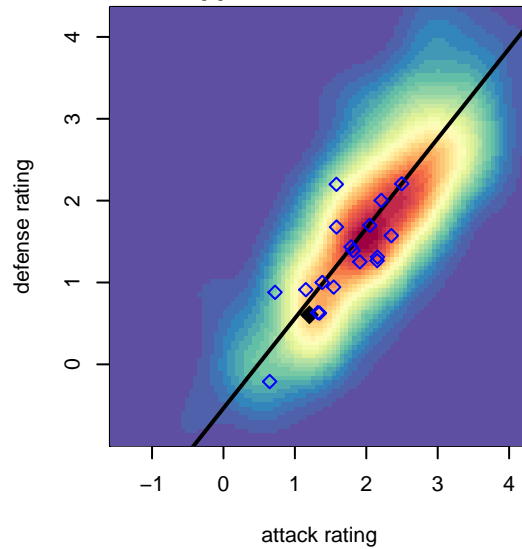

# PacNW White B00

Pacific Northwest SC  
 Tukwila, WA  
 B00 total strength=1061  
 attack=3.33 defense=1.83  
 fall league = RCL B00 Div 4

alt names used:  
 PacNW 00 White  
 PacNW 00 White  
 PacNW B00 White C  
 PACNW 00 WHITE (WA)  
 PacNW B00 White C

Venues played:  
 2015 Rainier Challenge Copa U15  
 2015 WA Rush Cup B15 Silver U15  
 2015 RCL B00 Div 4  
 2015 PacNW Winter Classic Premier II U15  
 2015 WYS Presidents Cup B00 Division 2

**PacNW White B00**  
 Dots are actual minus expected GF (blue circles) and GA (red triangles).  
 Blue line is smoothed change in attack strength. Red is smoothed change in defense strength.

**attack and defense variance (black dot)  
relative to other teams  
and top 10 in region**

**attack and defense rating  
relative to others at age  
and all opponents in last 13 months**

**Performance relative to 13 month average**